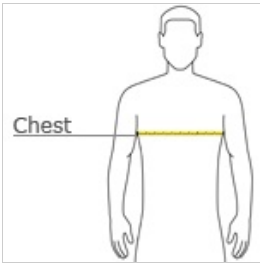

HOW TO MEASURE

CHEST

With arms down at sides, measure around the upper body, under arms and over the fullest part of the chest.

SIZE CHART

	XS	S	M	L	XL	2XL	3XL	4XL
Chest	32-34	35-37	38-40	41-43	44-46	47-49	50-53	54-57